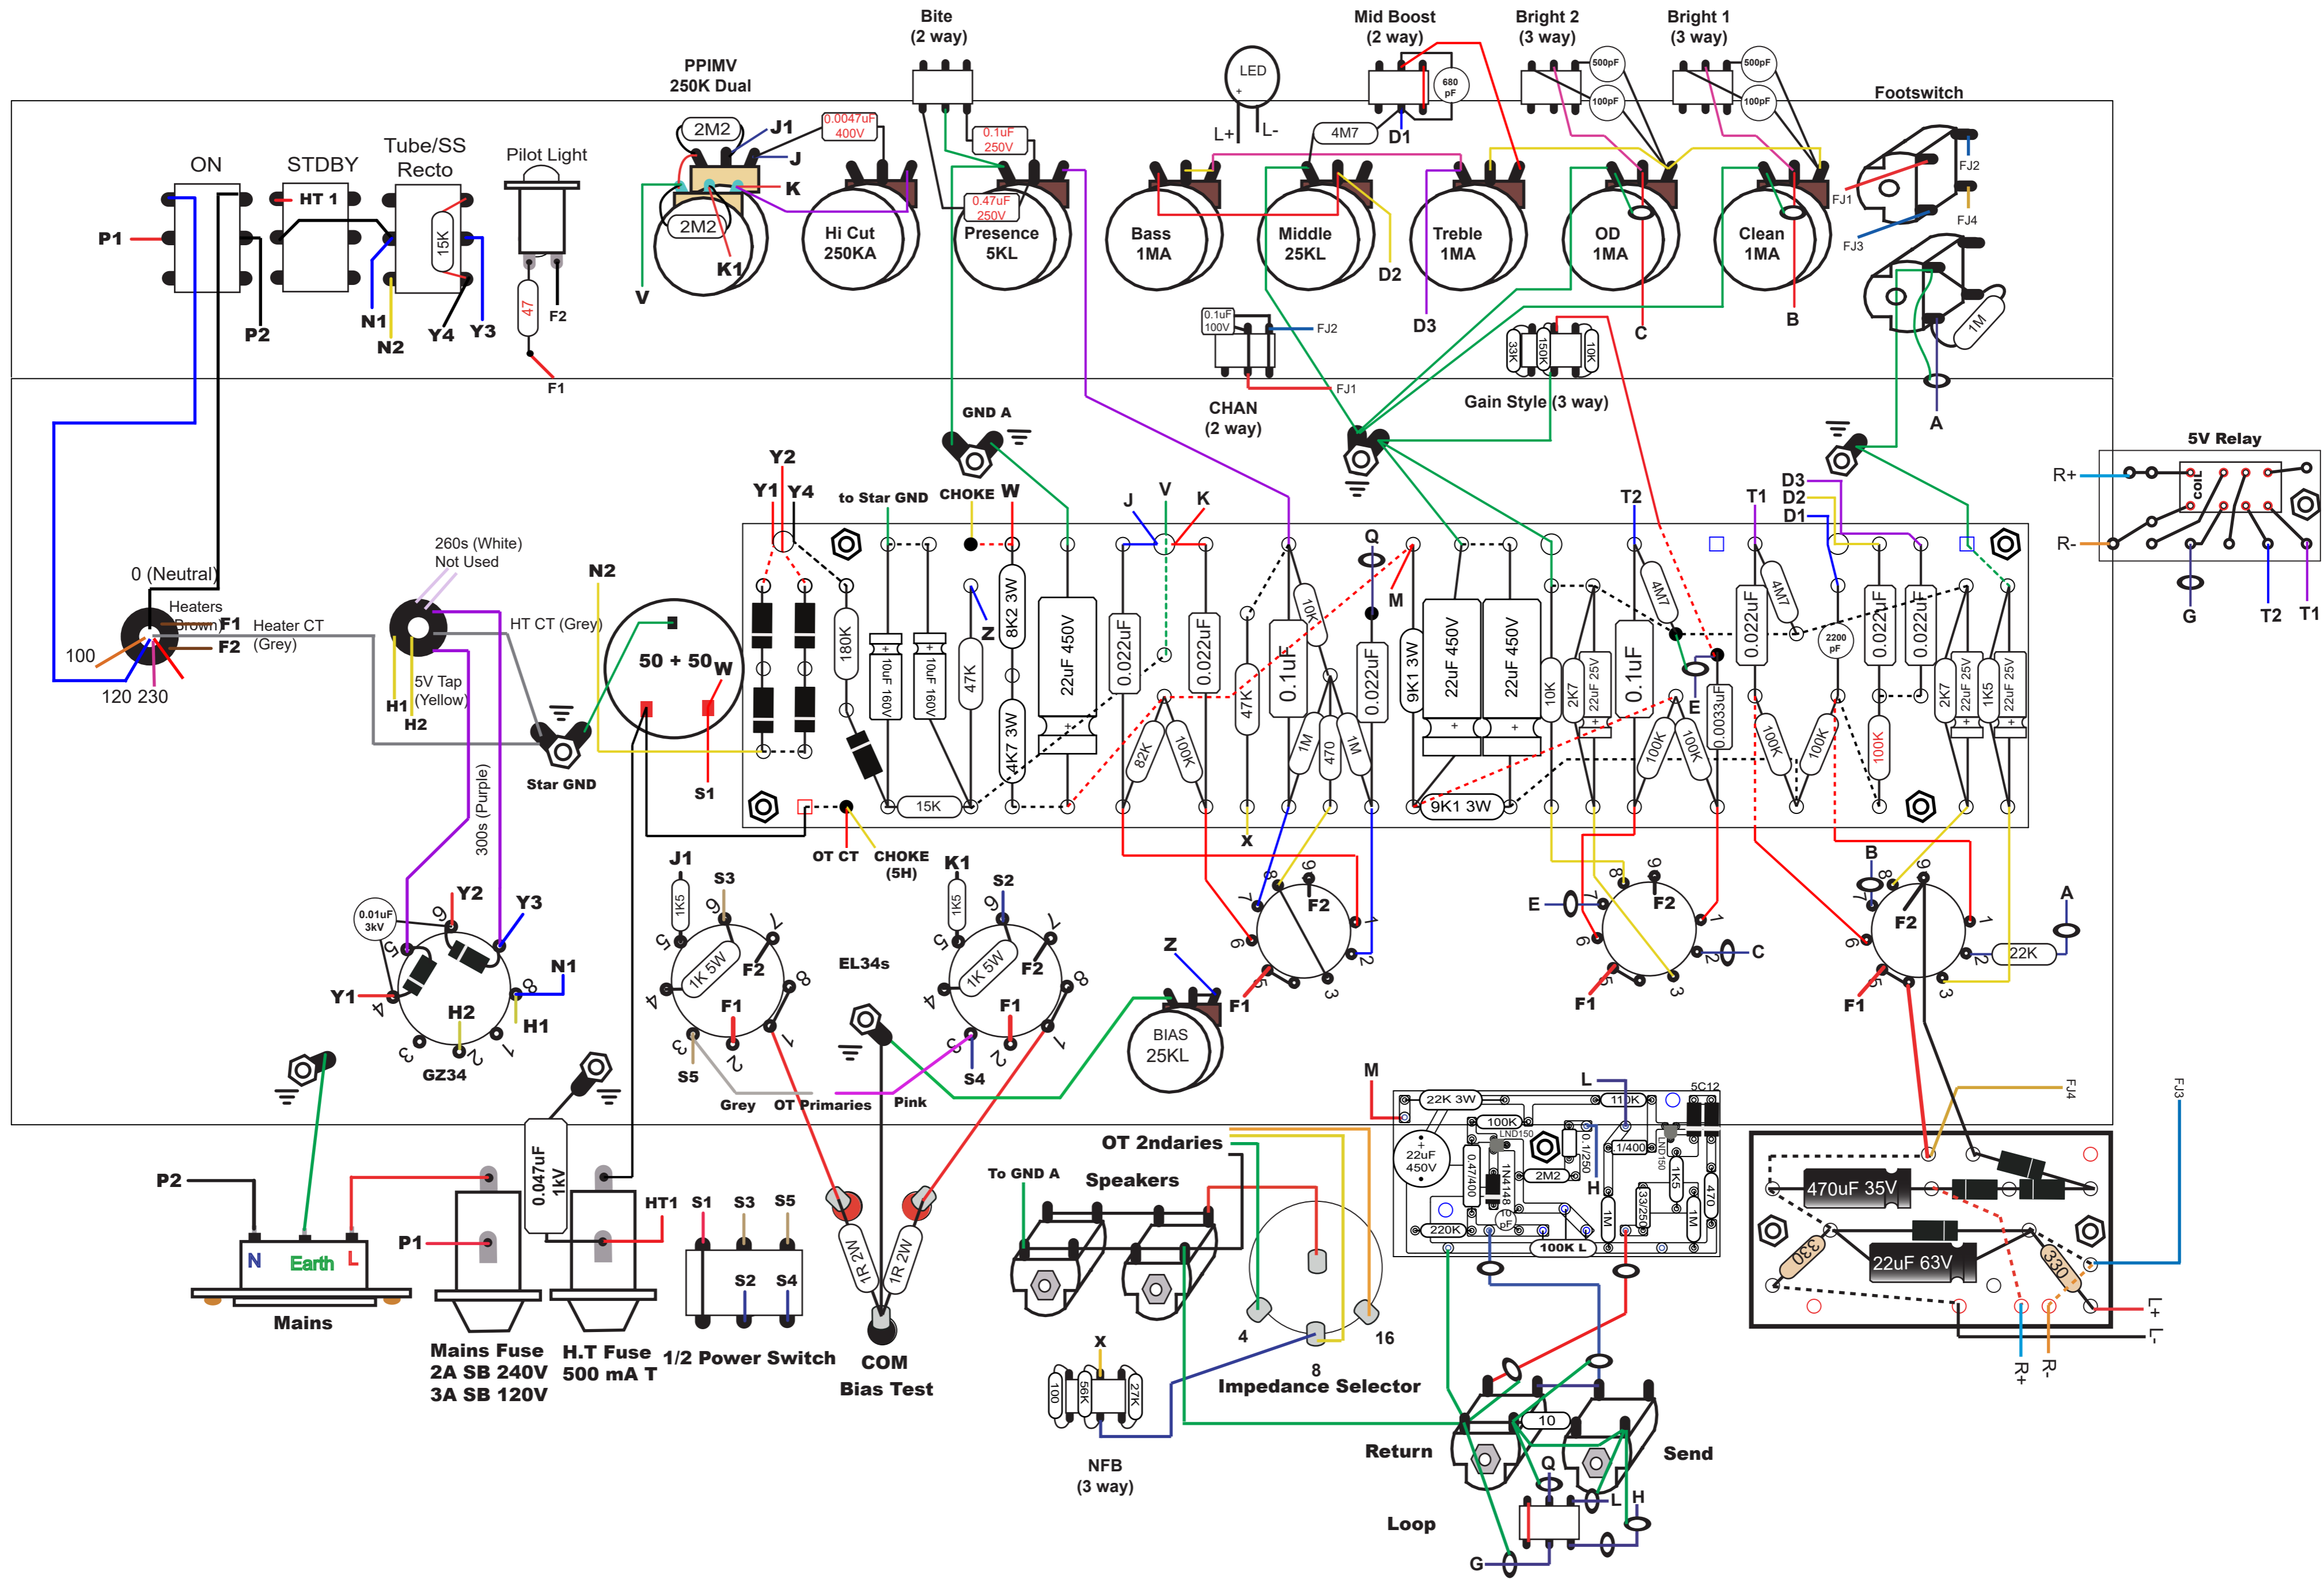

# CERIATONE TW EXPRESS ALL ACCESS

TW EXPRESS WITH FOOTSWITCHABLE CHANNELS (CLEAN, OD), BUFFERED LOOP, PPIMV, TUBE/SS RECTO.

Mains Fuse 2A SB 240V  
H.T Fuse 500 mA T  
1/2 Power Switch COM  
Bias Test

NFB (3 way)

Impedance Selector

Return  
Loop  
Send