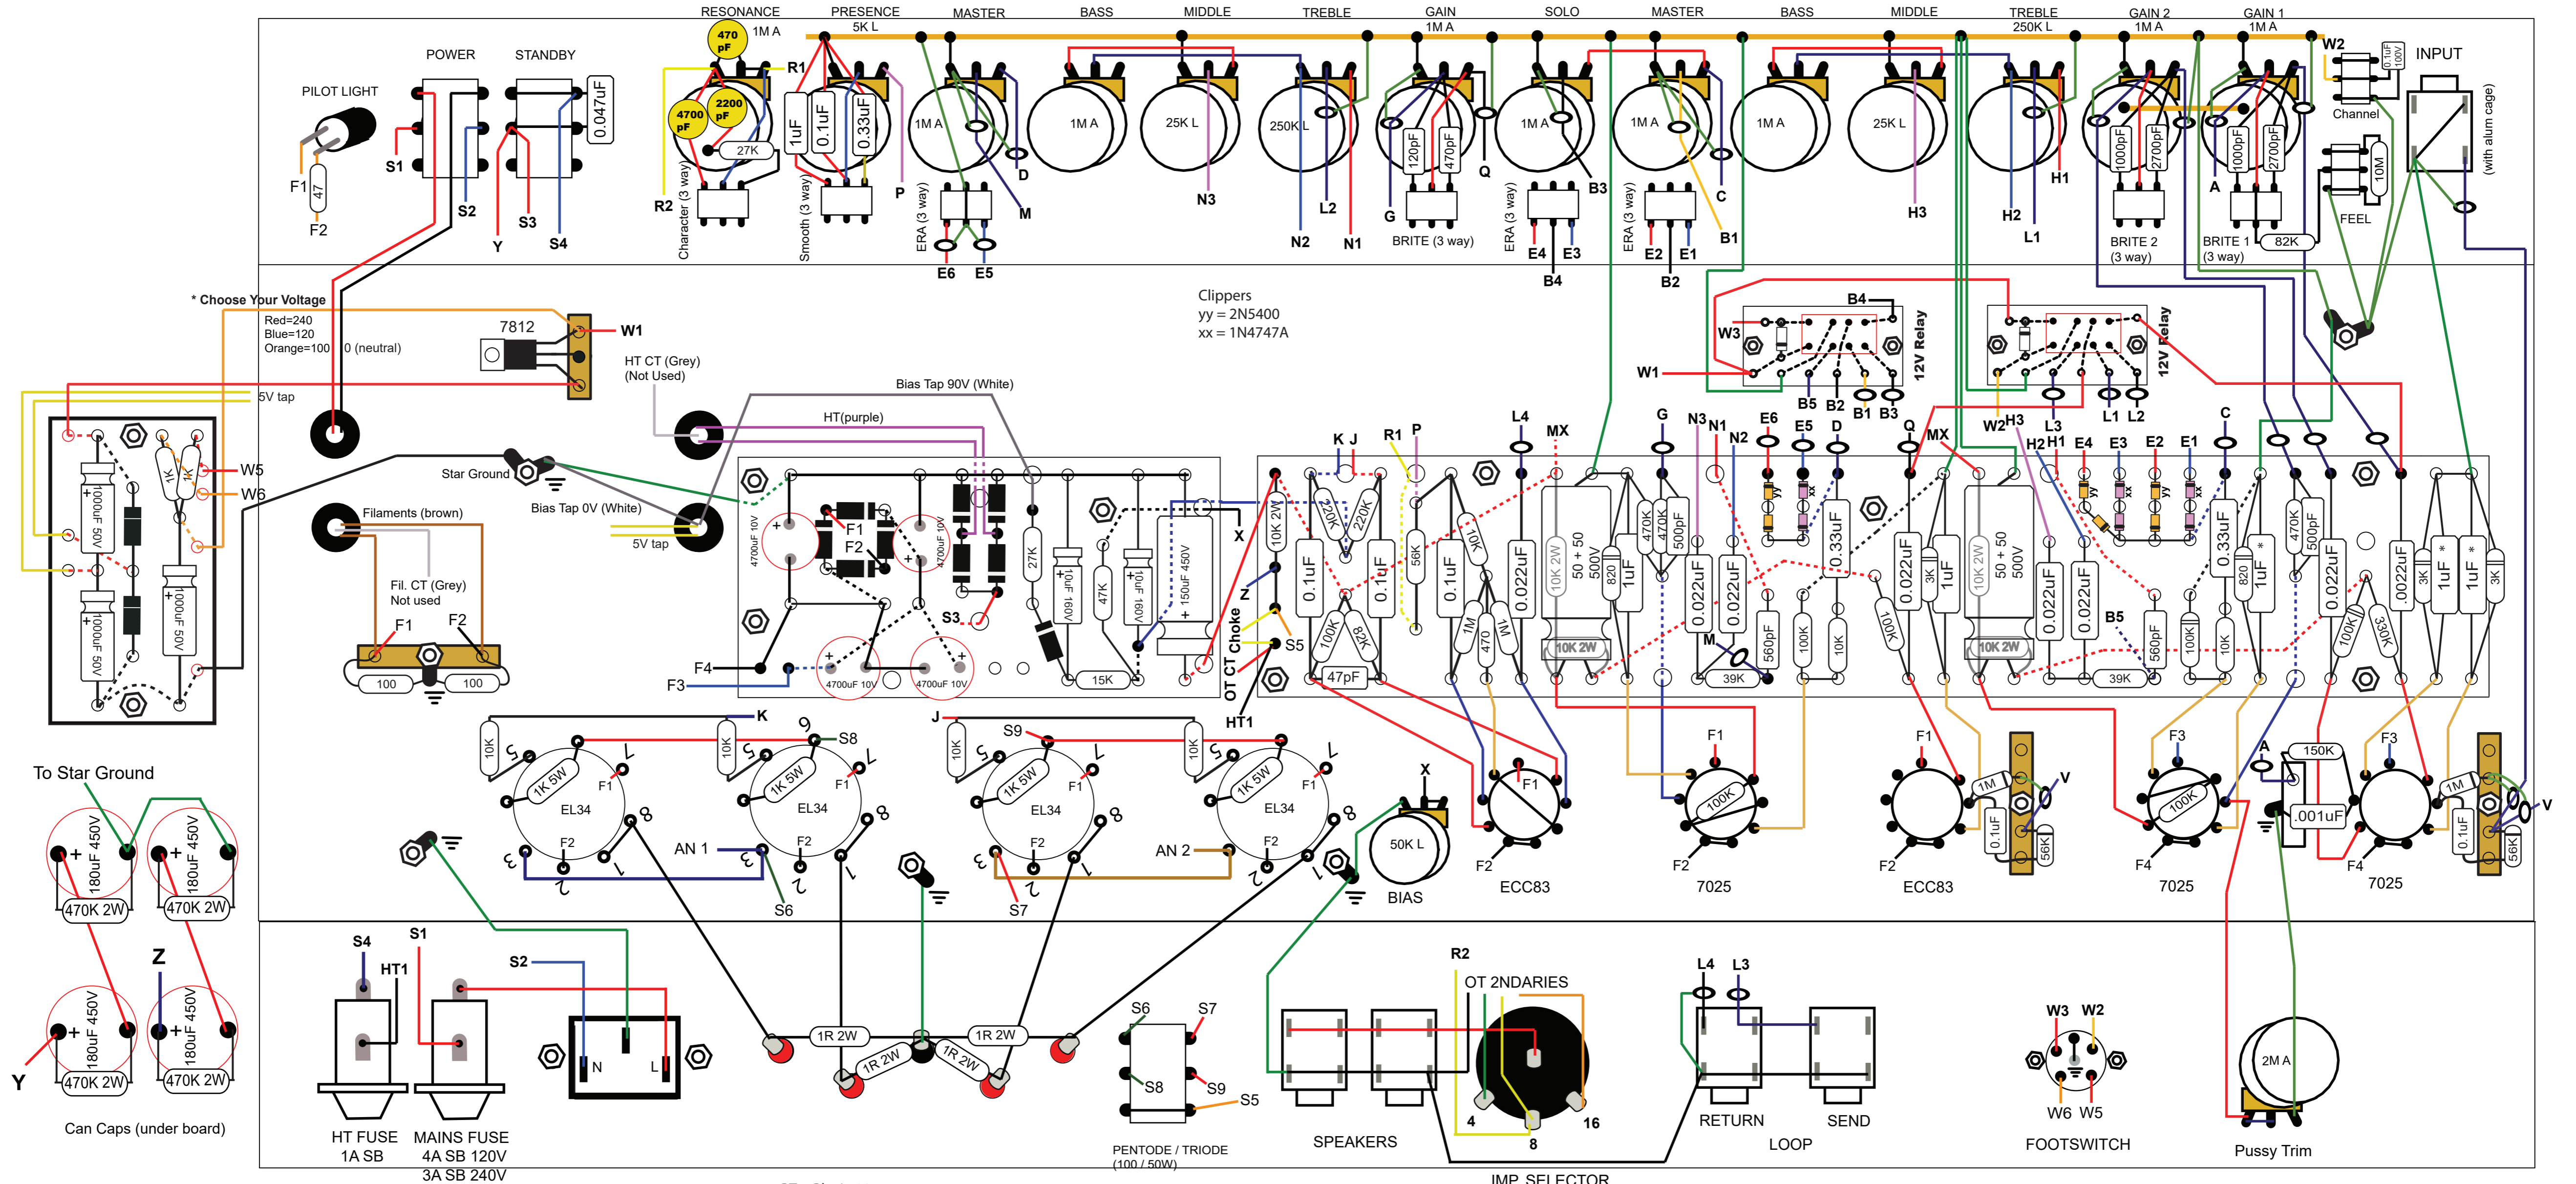

Revised July 5th 2014

CERIATONE KING KONG 100W LAYOUT

PT = Plexi 100
 OT = Plexi 100
 Choke = DZ30 (7H)