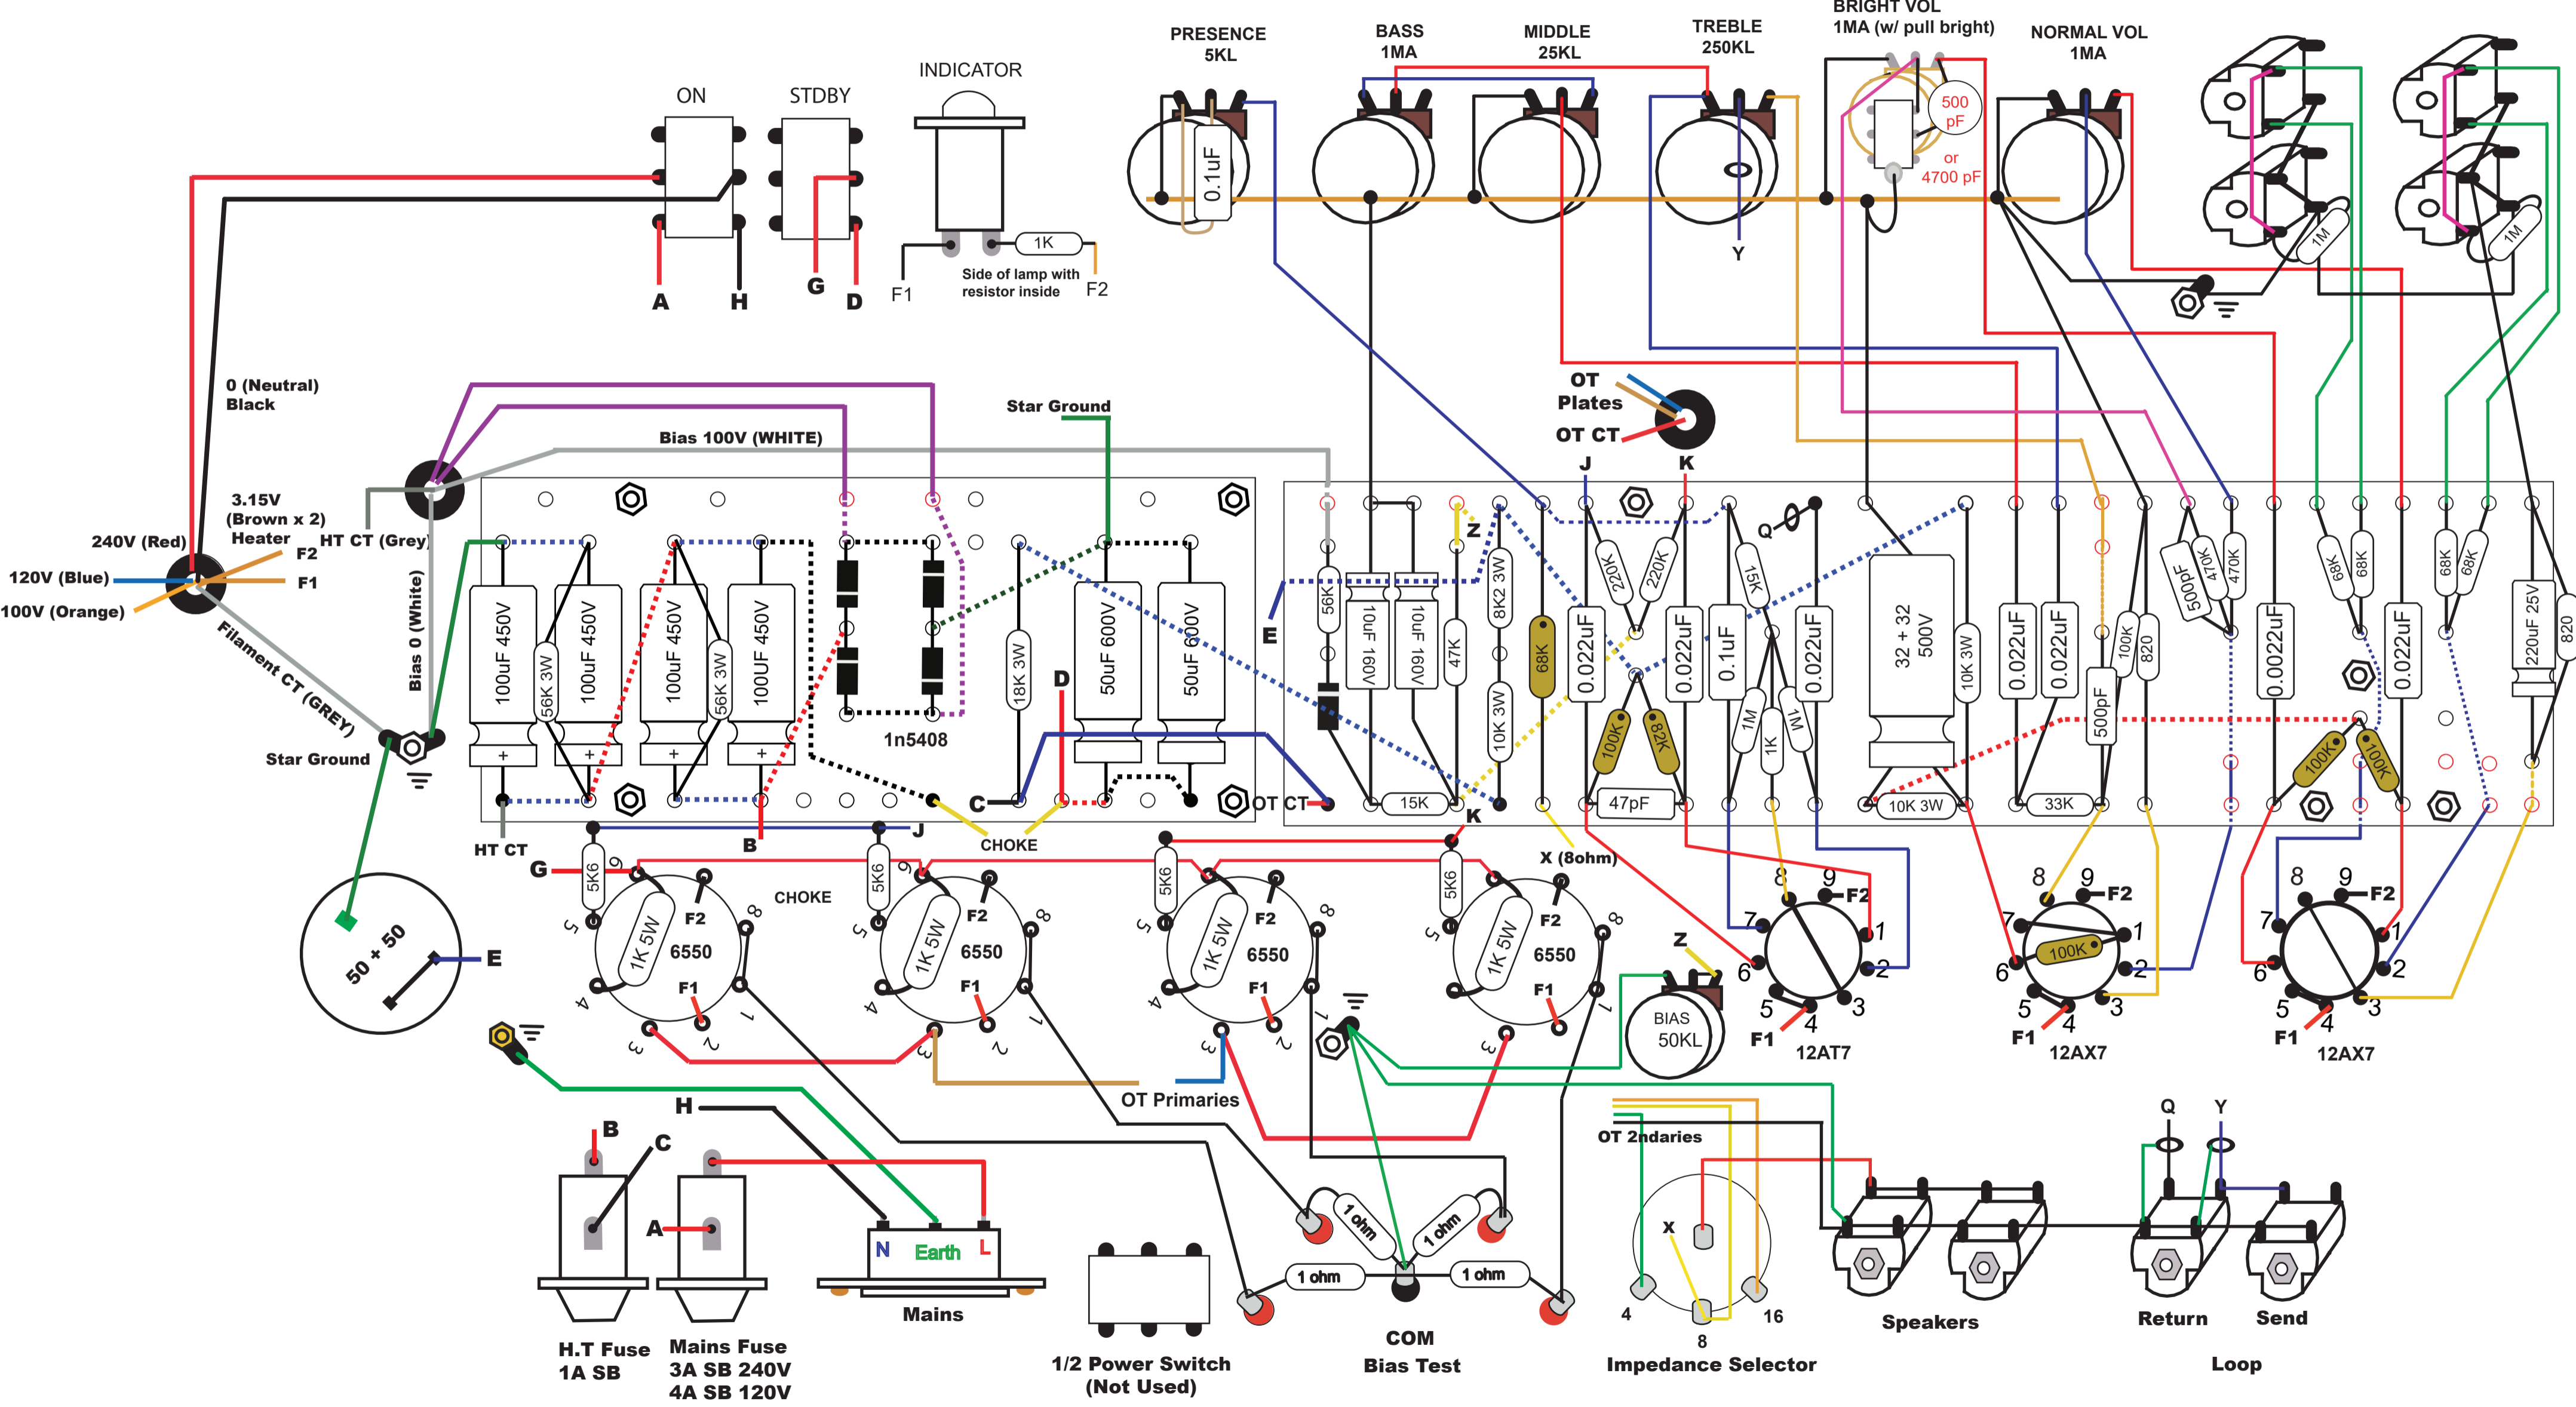

Revised 10 Feb 2024

PLEXI100 CERIATONE WEST COAST HENDRIX MOD

Bias to 25-28mV DC

240V (Red)
120V (Blue)
100V (Orange)

Bias 100V (WHITE)
Star Ground

H.T Fuse 1A SB
Mains Fuse 3A SB 240V 4A SB 120V

Mains

1/2 Power Switch (Not Used)

COM Bias Test

Impedance Selector

Speakers

Return Send

Loop