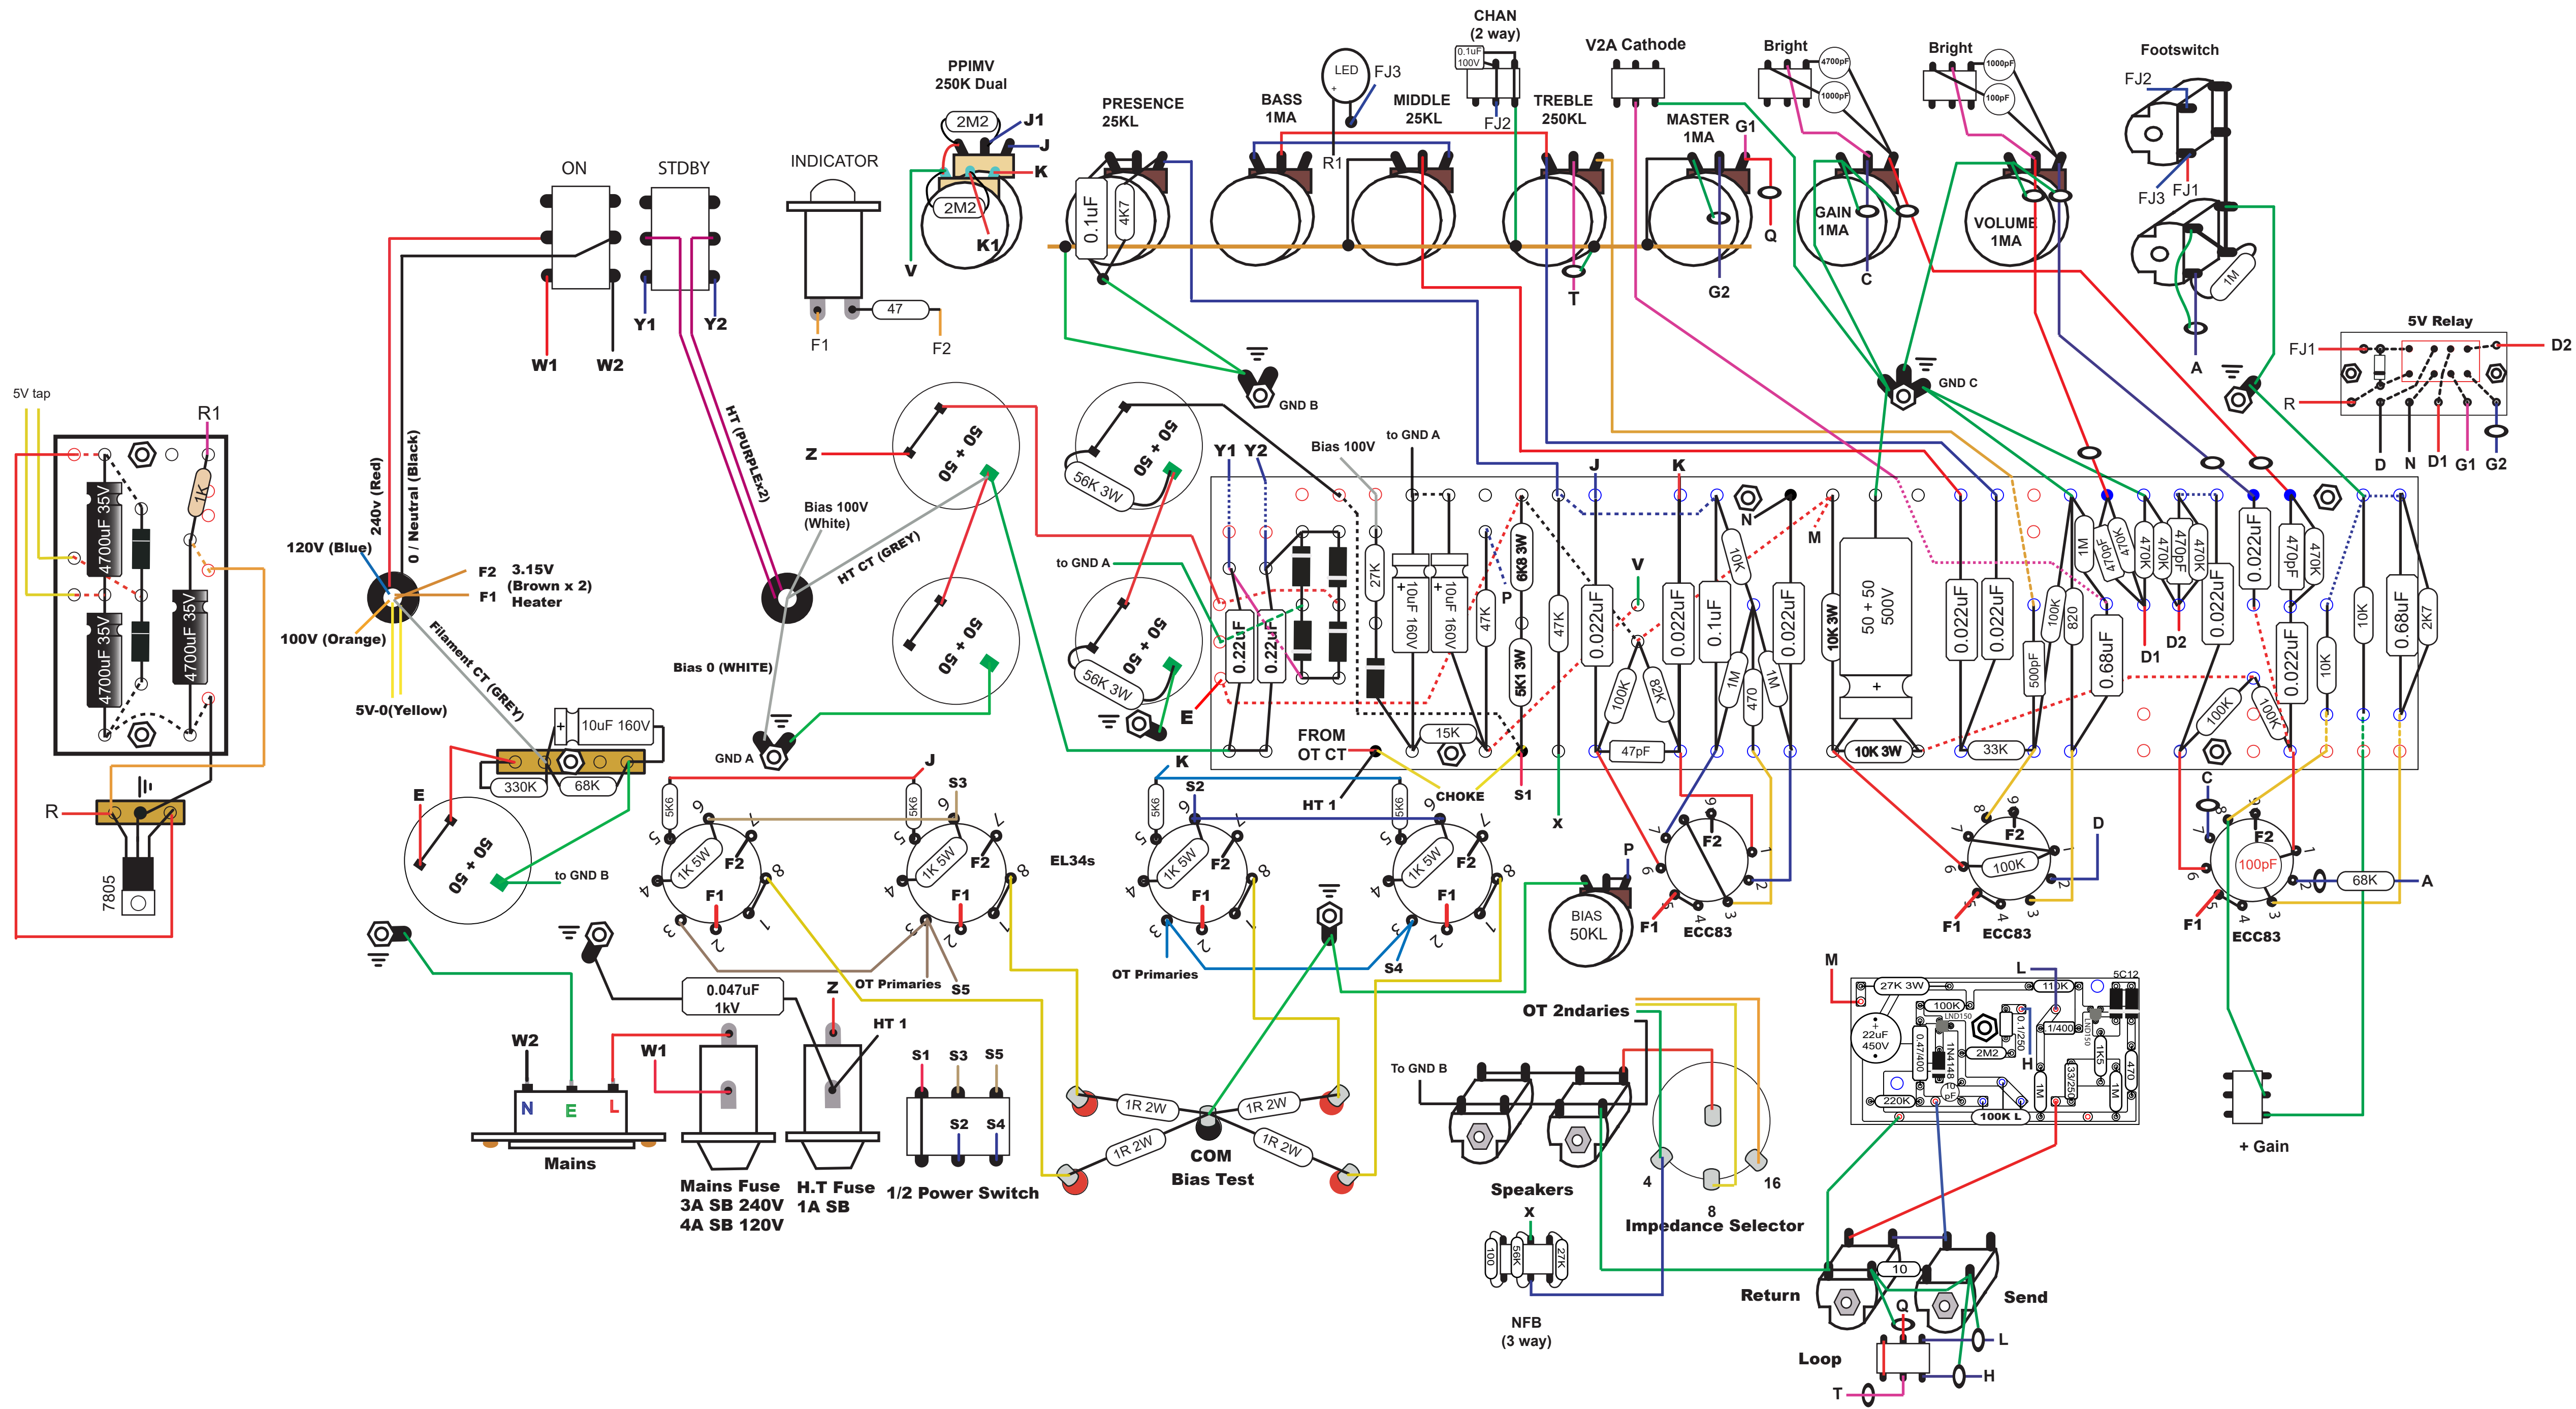

CERIATONE JCM101 "800 + PLEXI"

20 OCT 2023

JCM800 + PLEXI (FOOTSWITCHABLE), WITH BUFFERED LOOP, PPIMV, EXTRA GAIN AND NFB SWITCHES

Mains Fuse 3A SB 240V
 4A SB 120V
 H.T Fuse 1A SB
 1/2 Power Switch